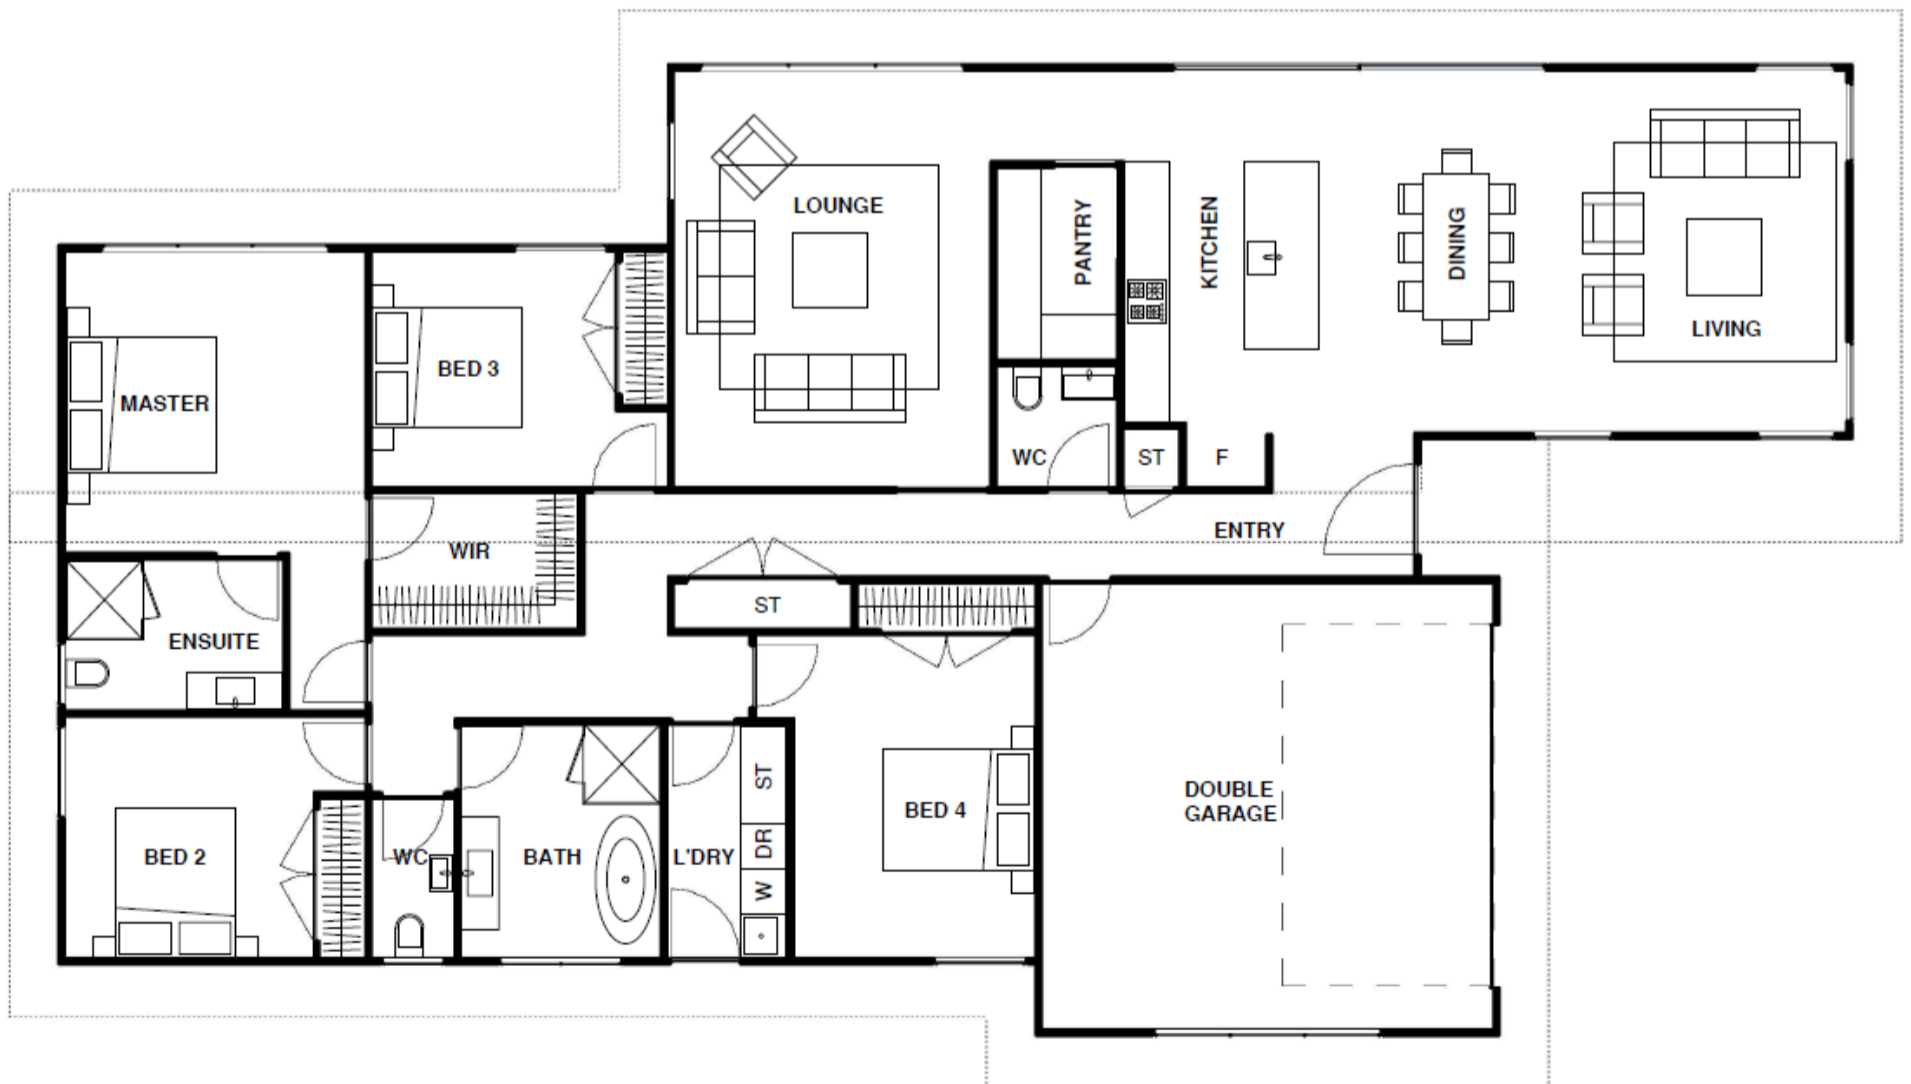

# SAPPHIRE

Floor Area: 238m<sup>2</sup>

2 4 2 2 24.6m 12.9m